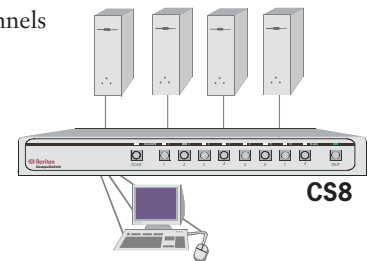

Specifications

CS2 (2-Channel)	
CS4 (4-Channel)	
Dimensions	10.55" (W) x 7.87" (D) x 1.75" (H) 268mm (W) x 200mm (D) x 44mm (H)
Weight	3.6 lbs (1.62 kg)
Power	No external power required
CS8 (8-Channel)	
Dimensions	15.40" (W) x 7.87" (D) x 1.75" (H) 390mm (W) x 200mm (D) x 44mm (H)
Weight	4.9 lbs (2.24 kg)
Power	No external power required
CS4R (4-Channel rack mount with cable support bracket)	
CS8R (8-Channel rack mount with cable support bracket)	
Dimensions	19.0" (W) x 13.12" (D) x 1.75" (H) 485mm (W) x 333mm (D) x 44mm (H)
Weight	6.2 lbs (2.8 kg)
Power	No external power required
Optional DC Adapter	6V/1.4A
Standard Warranty	Two Years with Advanced Replacement*

Raritan Computer, Inc., founded in 1985, is the leading provider of KVM (keyboard/video/mouse) and remote management solutions for access and control of servers and other network devices. With 18 consecutive years of profitable growth and technical innovation, Raritan makes products that are used to control millions of servers at more than 35,000 network data centers, computer test labs, and multi-workstation environments around the world. From the small business to the enterprise, Raritan's complete line of compatible and scalable KVM and remote connectivity products offers IT professionals the most reliable, flexible, and secure out-of-band solutions to manage data center equipment, while improving operational productivity.