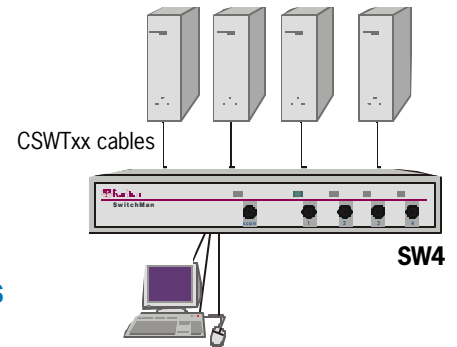

SW2 **2 Port**

SW2-2C **2 Port**
with 2 cables

SW4 **4 Port**

SW4-2C **4 Port**
with 2 cables

Reclaim Your desktop; Save space, time, and money

SwitchMan is the only KVM switch that combines advanced, professional-grade technology with an easy-to-use design that fits naturally on your desk. Color-coded connectors and premium, ultra-thin KVM cables make installation easy.

SW4

OR

SW2

When you're ready to take control, do it with Raritan's SwitchMan.

Call 1-800-724-8090, or visit www.raritan.com.

* Connection to SUN, Macintosh and USB-based computers with Raritan's optional power supply and adapters.
** To qualify for advanced replacement under the standard warranty, you must register the product at http://www.raritan.com/standard_warranty.
Raritan and SwitchMan are registered trademarks of Raritan Computer, Inc.

Specifications

SW2 (2-Port)

SW2-2C (2-Port with 2 CSWT18 cables)

SW4 (4-Port)

SW4-4C (4-Port with 2 CSWT18 cables)

Dimensions 10.00" (W) x 5.50" (D) x 2.13" (H)
256mm (W) x 140mm (D) x 53mm (H)

Weight 1.7 lbs (0.77 kg)